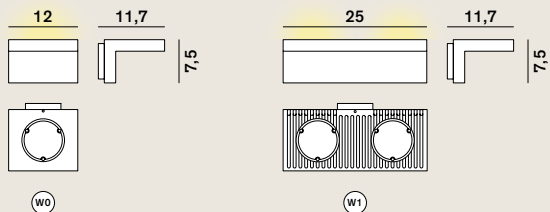

Step: Wall

cod: W0, W1

Light Source	ACRICHE HV LED
LED ^(W0)	17 Watt
LED ^(W1)	34 Watt
Kelvin	2.700, 3.000
Dimmer	phase
Lumen ^(W0)	1.700
Lumen ^(W1)	3.400
CRI	92

Class A+

Catalogue

Satin Collection (upon request)