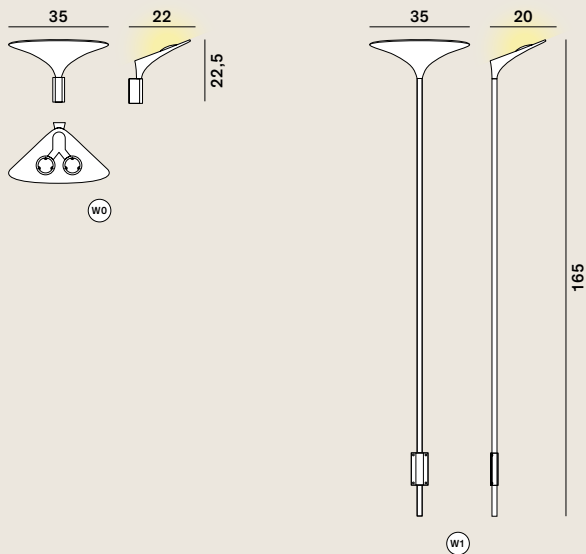

Sunset: Wall

cod: W0, W1

Light Source	ACRICHE HV LED
Power	34 Watt
Kelvin	2.700, 3.000
Dimmer (W0)	phase
Dimmer (W1)	foot
Lumen	3.400
CRI	92

Class **A+**

Sunset: Floor

cod: F1

Light Source	ACRICHE HV LED
Power	34 Watt
Kelvin	2.700, 3.000
Dimmer	foot
Lumen	3.400
CRI	92