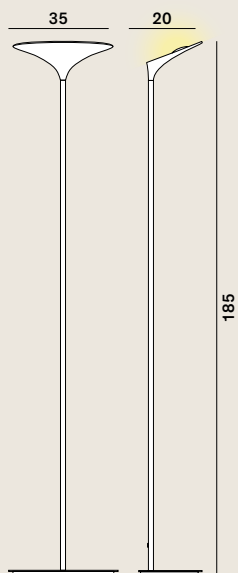

Sunset: Wall

cod: W0, W1

Light Source	ACRICHE HV LED
Power	34 Watt
Kelvin	2.700, 3.000
Dimmer (W0)	phase
Dimmer (W1)	foot
Lumen	3.400
CRI	92

Class **A+**

Sunset: Floor

cod: F1

Light Source	ACRICHE HV LED
Power	34 Watt
Kelvin	2.700, 3.000
Dimmer	foot
Lumen	3.400
CRI	92

Class **A+**

Catalogue

Satin Collection (upon request)

63

White
(matt)

20

Graphite

43

Silver

62

Black
(matt)

64

Bronze

65

Champagne