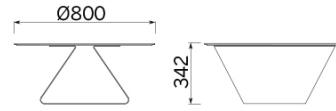

Tov

Equilibrium of shapes and perspectives. Tov, Dorigo design, is the collection of tables for every type of space which can be integrated seamlessly in any contexts, from office to contract and the home. Available in two different heights, with contrast base and top, the Tov collection symbolises a tribute to the eternal beauty of design details.

Models

H 350 top ?
800 mm

H 500 top ?
600 mm