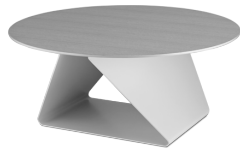

Tov

Equilibrium of shapes and perspectives. Tov, Dorigo design, is the collection of tables for every type of space which can be integrated seamlessly in any contexts, from office to contract and the home. Available in two different heights, with contrast base and top, the Tov collection symbolises a tribute to the eternal beauty of design details.

Models

H 350 top ?
800 mm

H 500 top ?
600 mm