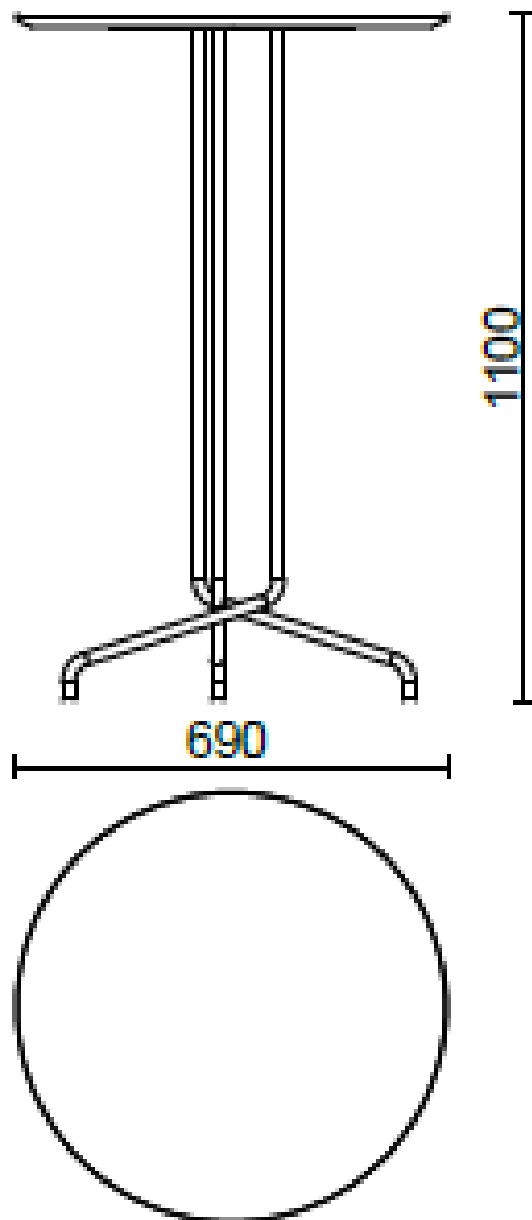

Bistrot

With painted steel base in three heights and top in different finishes, the Bistrot table (Dorigo Design) is suitable for both indoor and outdoor use.

Models

H 350 top ?
690 mm

H 740 top ?
690 mm

H 1100 top ?
690 mm

H 1100 top ?
550 mm