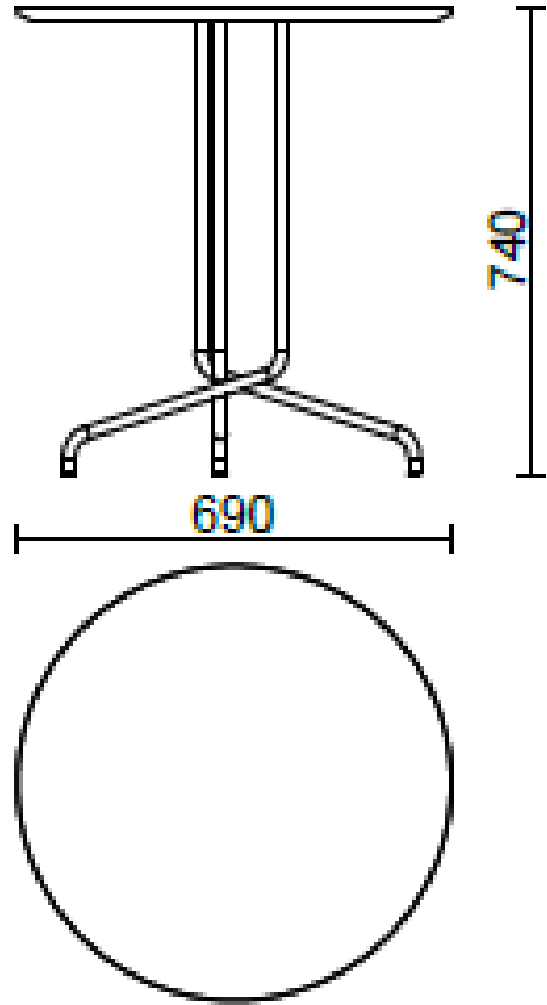

Bistrot

With painted steel base in three heights and top in different finishes, the Bistrot table (Dorigo Design) is suitable for both indoor and outdoor use.

Models

H 350 top ?
690 mm

H 740 top ?
690 mm

H 1100 top ?
690 mm

H 1100 top ?
550 mm