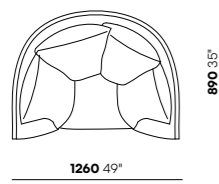

Ghisolfa

Design by Raffaella Mangiarotti

TECHNICAL FEATURES / CARATTERISTICHE TECNICHE

W 1260/2210 mm - 49/87"
D 890 mm - 35"
H 1010/1590 mm - 40/63"

Low armchair / Poltrona bassa

High armchair / Poltrona alta

Low sofa / Divano basso

High sofa / Divano alto

Dimensions are approximate / Dimensioni approssimative

Ghisolfa

Design by Raffaella Mangiarotti

CERTIFICATIONS / CERTIFICAZIONI

Foam / Schiumato: TECHNICAL BULLETIN 117-2013: section 3, BS 5852 part2 crib5, UNI 9175 1IM