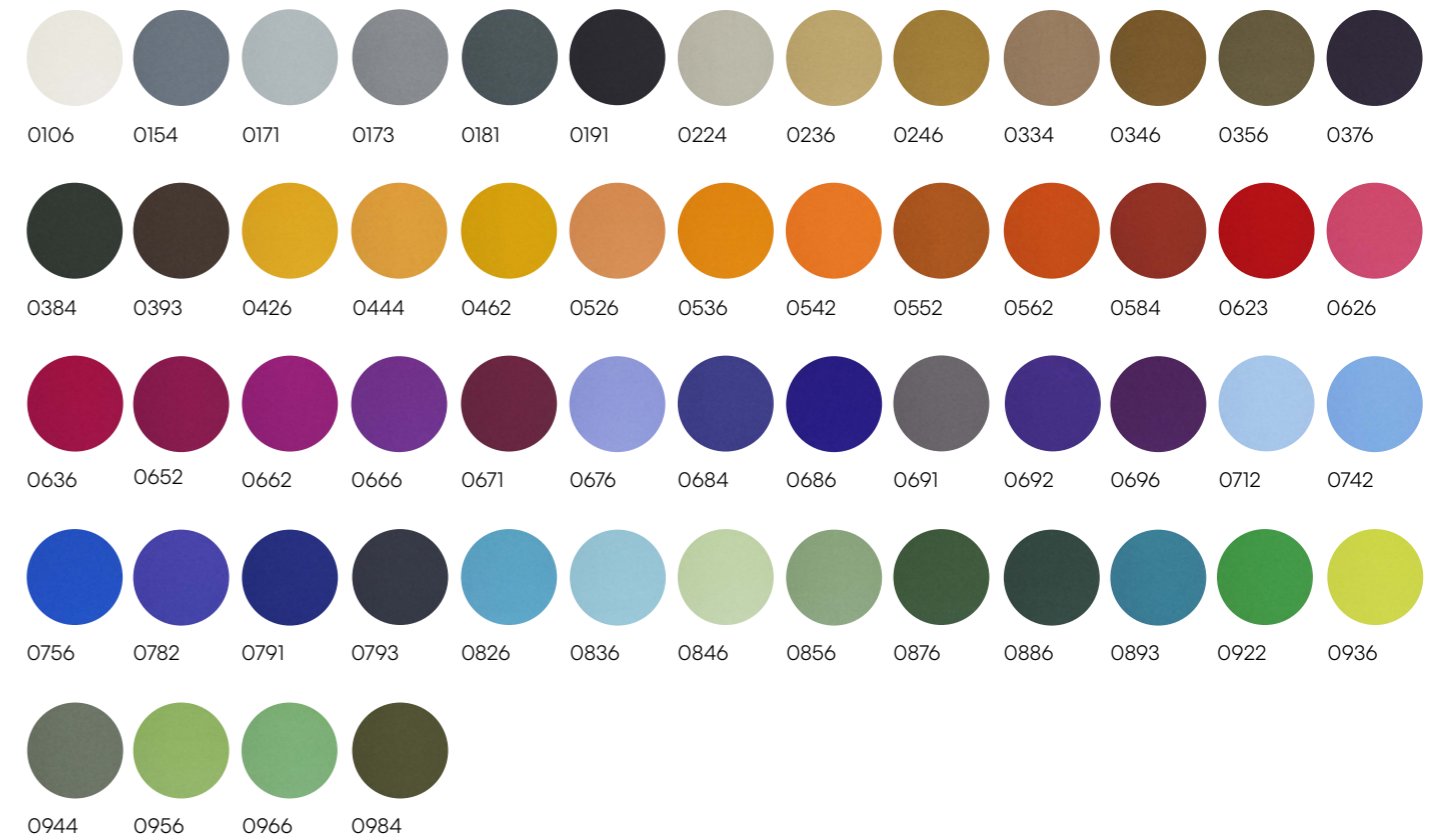

Fabrics / Tessuti

Divina 3

Dimensions are approximate / Dimensioni approssimative

Ghisolfa

Design by Raffaella Mangiarotti

Hero