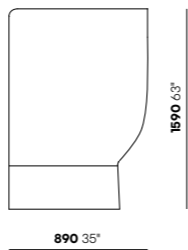

Ghisolfa

Design by Raffaella Mangiarotti

TECHNICAL FEATURES / CARATTERISTICHE TECNICHE

W 1260/2210 mm - 49/87"
D 890 mm - 35"
H 1010/1590 mm - 40/63"

Low armchair / Poltrona bassa

High armchair / Poltrona alta

Low sofa / Divano basso

High sofa / Divano alto

Dimensions are approximate / Dimensioni approssimative

Ghisolfa

Design by Raffaella Mangiarotti

CERTIFICATIONS / CERTIFICAZIONI

Foam / Schiumato: TECHNICAL BULLETIN 117-2013: section 3, BS 5852 part2 crib5, UNI 9175 1IM