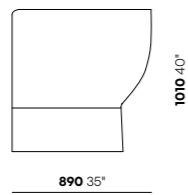

Ghisolfa

Design by Raffaella Mangiarotti

TECHNICAL FEATURES / CARATTERISTICHE TECNICHE

W 1260/2210 mm - 49/87"
D 890 mm - 35"
H 1010/1590 mm - 40/63"

Low armchair / Poltrona bassa

High armchair / Poltrona alta

Low sofa / Divano basso

High sofa / Divano alto

Dimensions are approximate / Dimensioni approssimative

Ghisolfa

Design by Raffaella Mangiarotti

CERTIFICATIONS / CERTIFICAZIONI

Foam / Schiumato: TECHNICAL BULLETIN 117-2013: section 3, BS 5852 part2 crib5, UNI 9175 1IM