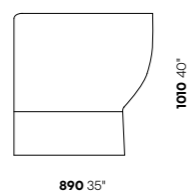

Ghisolfa

Design by Raffaella Mangiarotti

TECHNICAL FEATURES / CARATTERISTICHE TECNICHE

W 1260/2210 mm - 49/87"
D 890 mm - 35"
H 1010/1590 mm - 40/63"

Low armchair / Poltrona bassa

High armchair / Poltrona alta

Low sofa / Divano basso

High sofa / Divano alto

Dimensions are approximate / Dimensioni approssimative

Ghisolfa

Design by Raffaella Mangiarotti

CERTIFICATIONS / CERTIFICAZIONI

Foam / Schiumato: TECHNICAL BULLETIN 117-2013: section 3, BS 5852 part2 crib5, UNI 9175 1IM