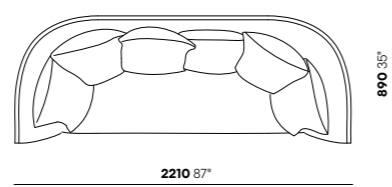

Ghisolfa

Design by Raffaella Mangiarotti

TECHNICAL FEATURES / CARATTERISTICHE TECNICHE

W 1260/2210 mm - 49/87"
D 890 mm - 35"
H 1010/1590 mm - 40/63"

Low armchair / Poltrona bassa

High armchair / Poltrona alta

Low sofa / Divano basso

High sofa / Divano alto

Dimensions are approximate / Dimensioni approssimative

Ghisolfa

Design by Raffaella Mangiarotti

CERTIFICATIONS / CERTIFICAZIONI

Foam / Schiumato: TECHNICAL BULLETIN 117-2013: section 3, BS 5852 part2 crib5, UNI 9175 1IM