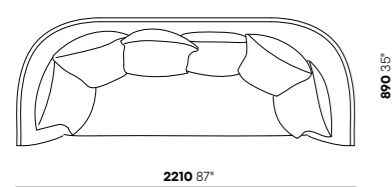

Ghisolfa

Design by Raffaella Mangiarotti

TECHNICAL FEATURES / CARATTERISTICHE TECNICHE

W 1260/2210 mm - 49/87"
D 890 mm - 35"
H 1010/1590 mm - 40/63"

Low armchair / Poltrona bassa

High armchair / Poltrona alta

Low sofa / Divano basso

High sofa / Divano alto

Dimensions are approximate / Dimensioni approssimative

Ghisolfa

Design by Raffaella Mangiarotti

CERTIFICATIONS / CERTIFICAZIONI

Foam / Schiumato: TECHNICAL BULLETIN 117-2013: section 3, BS 5852 part2 crib5, UNI 9175 1IM