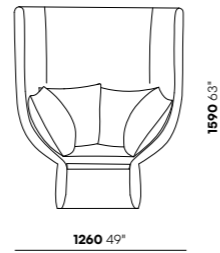

Ghisolfa

Design by Raffaella Mangiarotti

TECHNICAL FEATURES / CARATTERISTICHE TECNICHE

W 1260/2210 mm - 49/87"
D 890 mm - 35"
H 1010/1590 mm - 40/63"

Low armchair / Poltrona bassa

High armchair / Poltrona alta

Low sofa / Divano basso

High sofa / Divano alto

Dimensions are approximate / Dimensioni approssimative

Ghisolfa

Design by Raffaella Mangiarotti

CERTIFICATIONS / CERTIFICAZIONI

Foam / Schiumato: TECHNICAL BULLETIN 117-2013: section 3, BS 5852 part2 crib5, UNI 9175 1IM