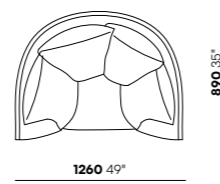

Ghisolfa

Design by Raffaella Mangiarotti

TECHNICAL FEATURES / CARATTERISTICHE TECNICHE

W 1260/2210 mm - 49/87"
D 890 mm - 35"
H 1010/1590 mm - 40/63"

Low armchair / Poltrona bassa

High armchair / Poltrona alta

Low sofa / Divano basso

High sofa / Divano alto

Dimensions are approximate / Dimensioni approssimative

Ghisolfa

Design by Raffaella Mangiarotti

CERTIFICATIONS / CERTIFICAZIONI

Foam / Schiumato: TECHNICAL BULLETIN 117-2013: section 3, BS 5852 part2 crib5, UNI 9175 1IM