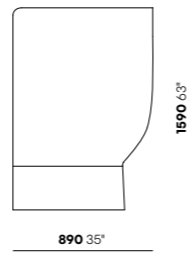

Ghisolfa

Design by Raffaella Mangiarotti

TECHNICAL FEATURES / CARATTERISTICHE TECNICHE

W 1260/2210 mm - 49/87"
D 890 mm - 35"
H 1010/1590 mm - 40/63"

Low armchair / Poltrona bassa

High armchair / Poltrona alta

Low sofa / Divano basso

High sofa / Divano alto

Dimensions are approximate / Dimensioni approssimative

Ghisolfa

Design by Raffaella Mangiarotti

CERTIFICATIONS / CERTIFICAZIONI

Foam / Schiumato: TECHNICAL BULLETIN 117-2013: section 3, BS 5852 part2 crib5, UNI 9175 1IM