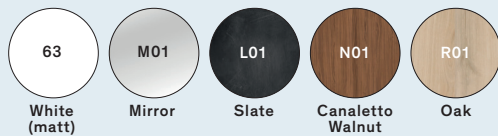

Rotaliana

Totem & Tabù: Wall

Light Source	MID POWER LED
Power	34 Watt
Kelvin	2.700, 3.000
Dimmer	phase, push, dali
Lumen	2.600
CRI	90

Catalogue

Satin Collection (upon request)

Kerakoll Warm Collection (upon request)

Metallic Collection (upon request)

Lacquered Collection (upon request)