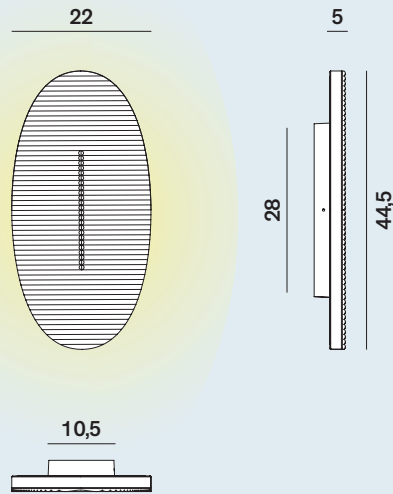

Rotaliana

Totem & Tabù: Wall

Light Source	MID POWER LED
Power	34 Watt
Kelvin	2.700, 3.000
Dimmer	phase, push, dali
Lumen	2.600
CRI	90

Catalogue

Satin Collection (upon request)

Kerakoll Warm Collection (upon request)